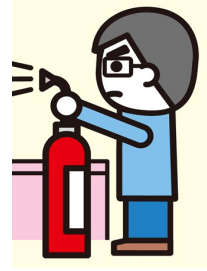

Fire Extinguisher

How to Use

Calm Down ! and ① ② ③

PULL OUT
SAFETY PIN

AIM NOZZLE
AT BASE OF FIRE

SQUEEZ
LEVER