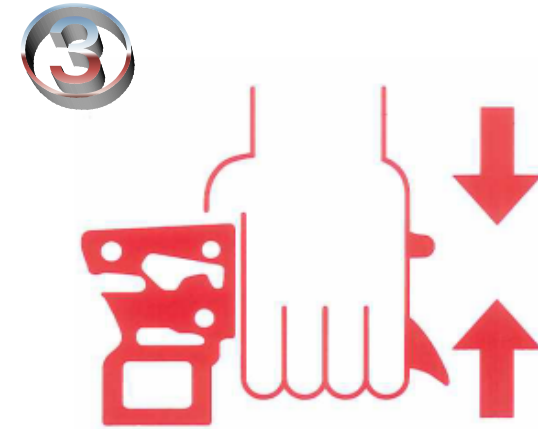

Fire Extinguisher

How to Use

Calm Down ! and ① ② ③

PULL OUT
SAFETY PIN

AIM NOZZLE
AT BASE OF FIRE

SQUEEZ
LEVER